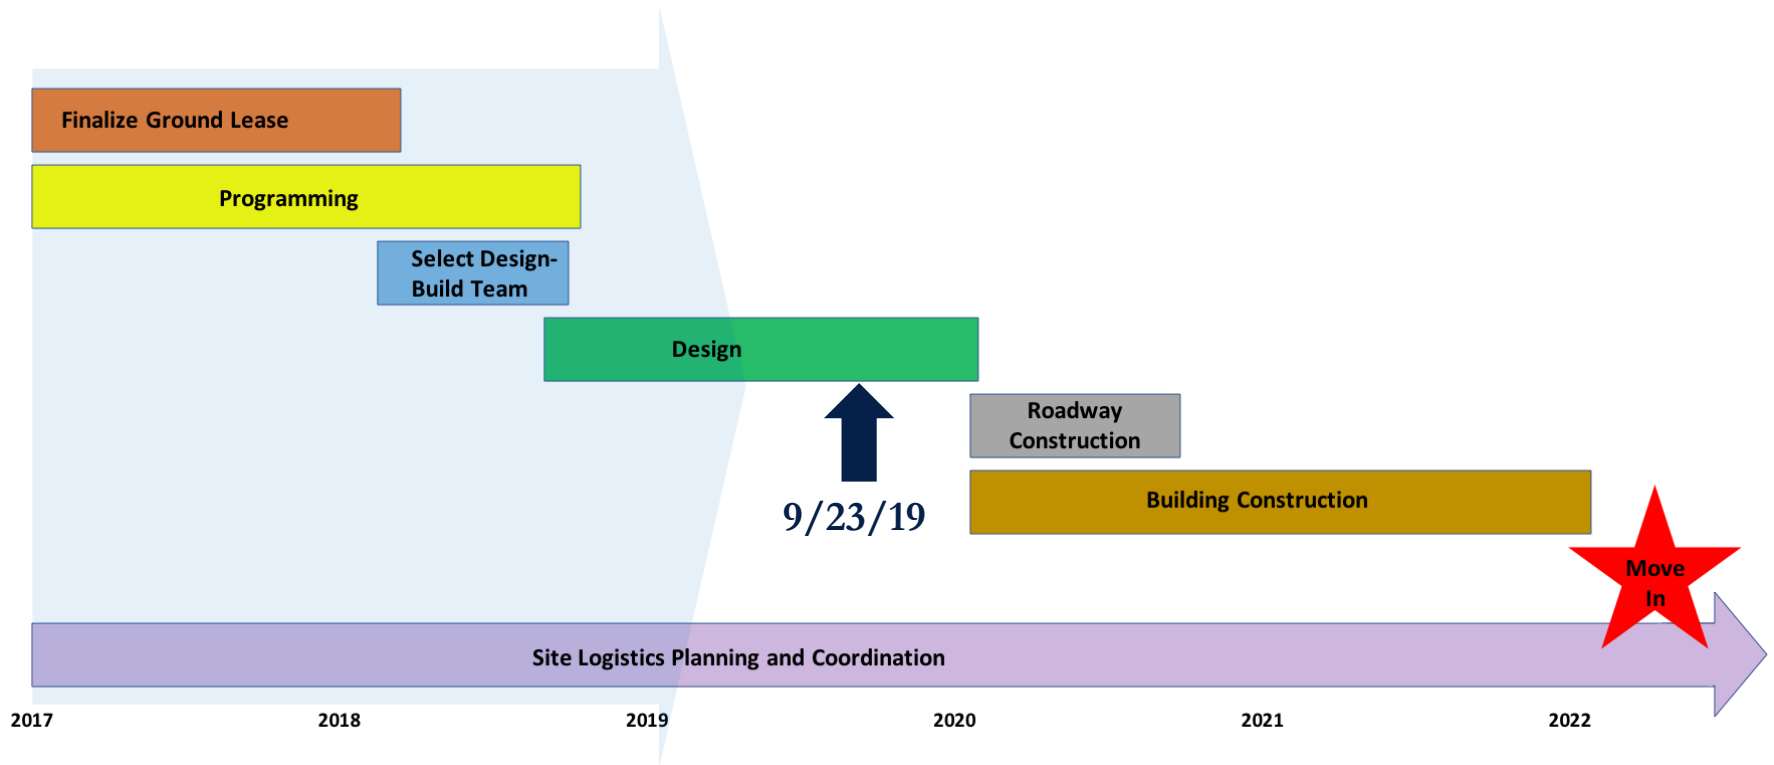

University of California
San Francisco

UCSF Research and Academic Building at Zuckerberg San Francisco General Hospital and Trauma Center

Michael Bade
Associate Vice Chancellor
Campus Architect
University of California, San Francisco

Public Health Commission Update – October 1, 2019

Site Plan:

SCHEDULE

COMMUNITY ENGAGEMENT & APPROVALS

- March 20 ZSFG Quarterly Meeting with City Agencies and Community
- March 28 Orientation meeting with Dr. Grant Colfax, DPH Director
- May 14 Potrero Boosters Design Meeting
- May 20 SF Arts Commission
- June 4 Health Commission
- July 30 Calle 24 Meeting
- July 24 ZSFG Quarterly Meeting with City Agencies and Community
- Sept 18 SF Historic Preservation Commission
- October 1 Health Commission**
- Nov 13 Approval by Regents

BUILDING SECTION

UCSF RESEARCH AND ACADEMIC BUILDING

SOUTHWEST PERSPECTIVE

WEST PERSPECTIVE

The image features the UCSF logo, which consists of the letters 'UCSF' in a white, bold, sans-serif font. The letters are arranged in a slightly overlapping manner, with the 'U' and 'C' on the top line and the 'S' and 'F' on the bottom line. The logo is centered within a dark blue square background.