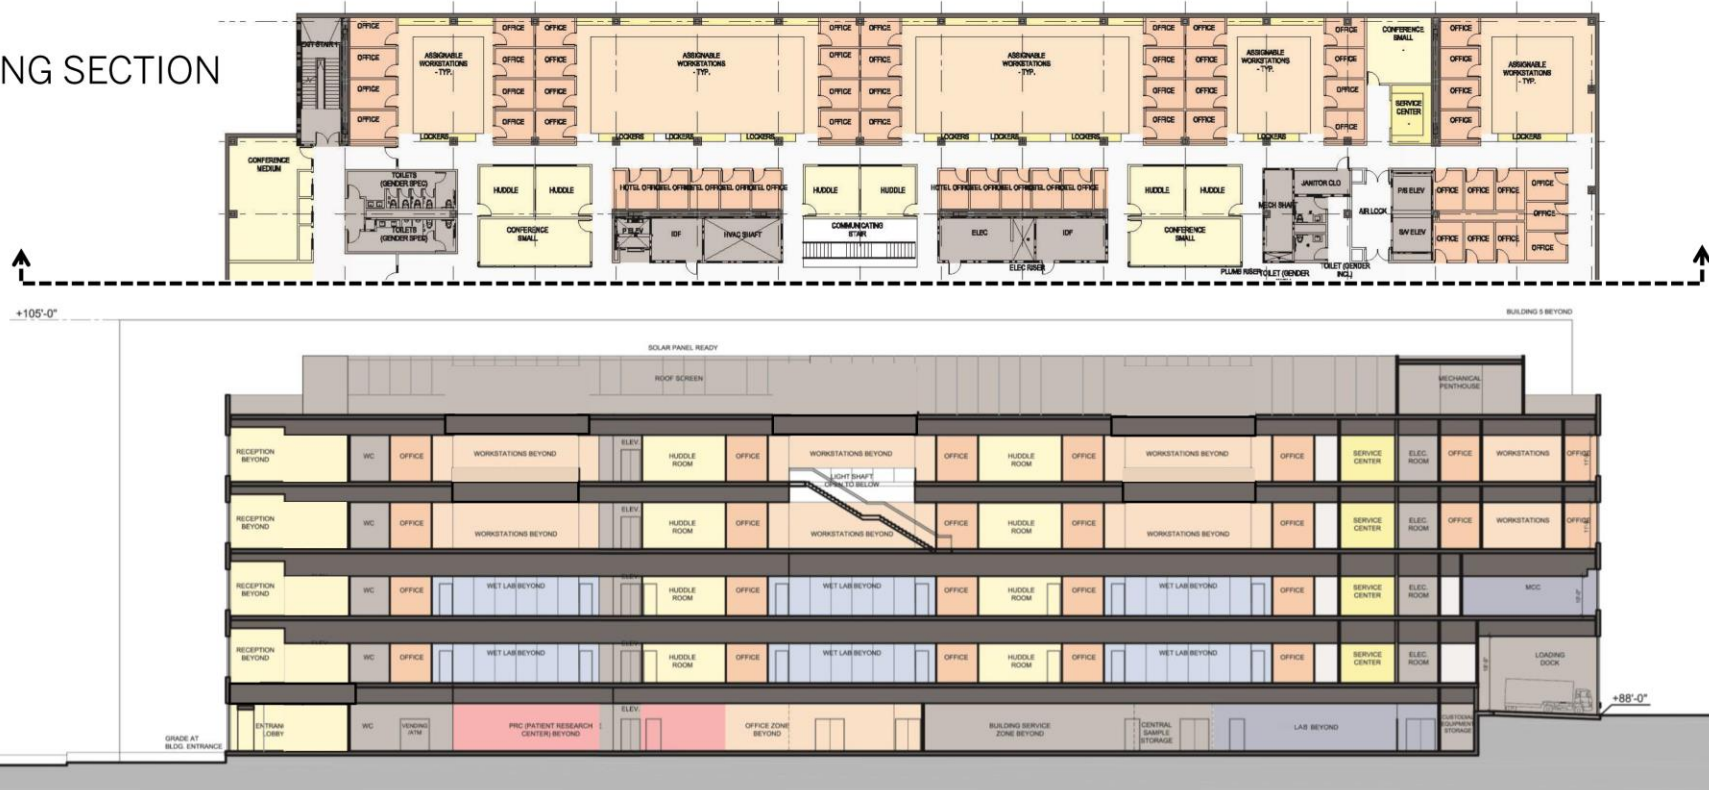

Public Health Commission Update – October 1, 2019

Site Plan:

SCHEDULE

COMMUNITY ENGAGEMENT & APPROVALS

- March 20 ZSFG Quarterly Meeting with City Agencies and Community
- March 28 Orientation meeting with Dr. Grant Colfax, DPH Director
- May 14 Potrero Boosters Design Meeting
- May 20 SF Arts Commission
- June 4 Health Commission
- July 30 Calle 24 Meeting
- July 24 ZSFG Quarterly Meeting with City Agencies and Community
- Sept 18 SF Historic Preservation Commission
- October 1 Health Commission**
- Nov 13 Approval by Regents

BUILDING SECTION

UCSF RESEARCH AND ACADEMIC BUILDING

SOUTHWEST PERSPECTIVE

WEST PERSPECTIVE

The image features the UCSF logo, which consists of the letters 'UCSF' in a white, bold, sans-serif font. The letters are arranged in a slightly overlapping manner, with the 'U' and 'C' on the top line and the 'S' and 'F' on the bottom line. The logo is centered within a dark blue square background.